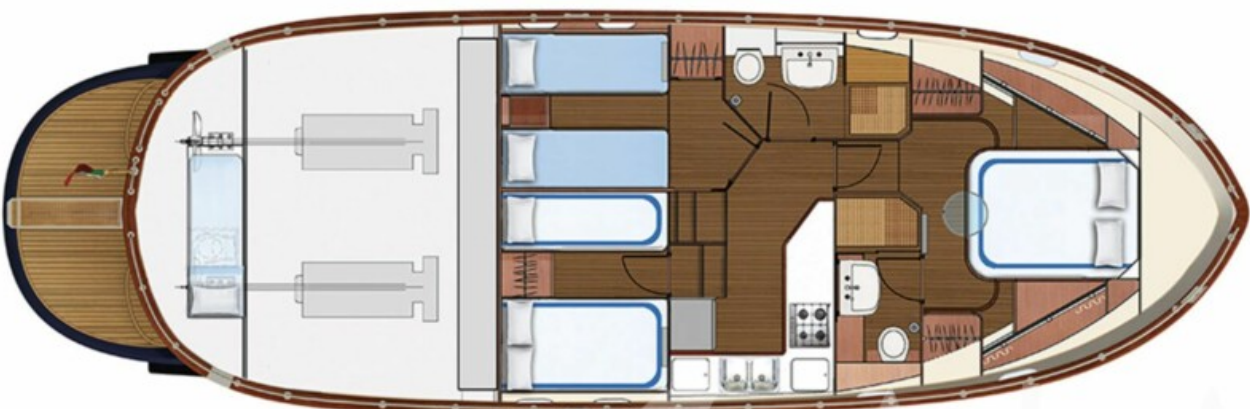

asking price **€350,000**

Boat Details

Builder	APREAMARE
Location	Southern Turkey
Flag	Türkiye
Length	13.2 m / 43.0 ft
Built / Refit	2010
Cabins	N/A

Asking Price

€350,000

Specifications

Built / Refit	2010
Builder	APREAMARE
Location	Southern Turkey
Flag	Türkiye
Length	13.2 m / 43.0 ft
Beam	4.7 m / 15 ft
Draft	2.6 m / 9 ft